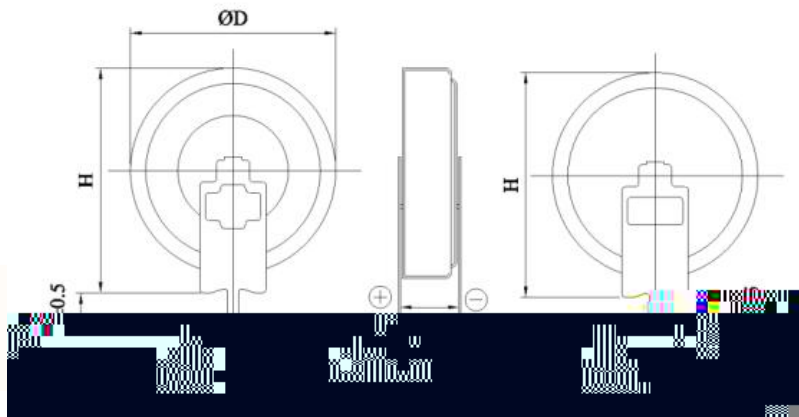

Terminal: H

Size:

Items	Criteria	Items	Criteria

Packing:

Part Number	Quantity (pcs)		Dimension (LxWxH) mm		Total weight

Terminal: V

Size:

Items	Criteria	Items	Criteria

Packing:

Part Number	Quantity (pcs)		Dimension (LxWxH) mm		Total weight

Super Capacitor
GTSE-5R5-224ZC/H/V

SE series